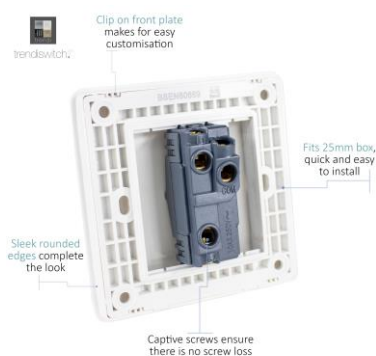

# Data Sheet

Product Code: ART-SS2\*\*

Product Description: 1-Gang 10A 1- or 2-way Rocker Switch

Finish: Various, Please contact

Product Category: 2-Way Rocker Switch

Insert/Knob Colour: Chrome Rocker

Dimensions: 88x88mm

Faceplate Depth: 8mm

Gross Weight: 75g

Fixing Centres: 60.3mm

Recommended Back Box Depth: 25mm

Operating Voltage: 220-240v 50Hz

Maximum Load Rating: 10A

Maximum Current Rating: 10A

Terminal (Live) Diameter: 5mm; Capacity: 3 x 1.5mm<sup>2</sup>

Intended Applications: Indoor Use Only. Domestic lighting circuits.

Applicable Safety Standard: BS EN 60669-1

Commodity Code: 85365007

5 YEAR GUARANTEE

Assembled in the United Kingdom

All information is subject to change without notice. Errors and omissions excepted. Images are for illustrative purposes only. Individual features and colours may vary. Refer to date of issue to identify latest version.

## Product Features

- 1 or 2-way switching
- Suitable for controlling both mains and low voltage lighting
- Durable ABS plastic